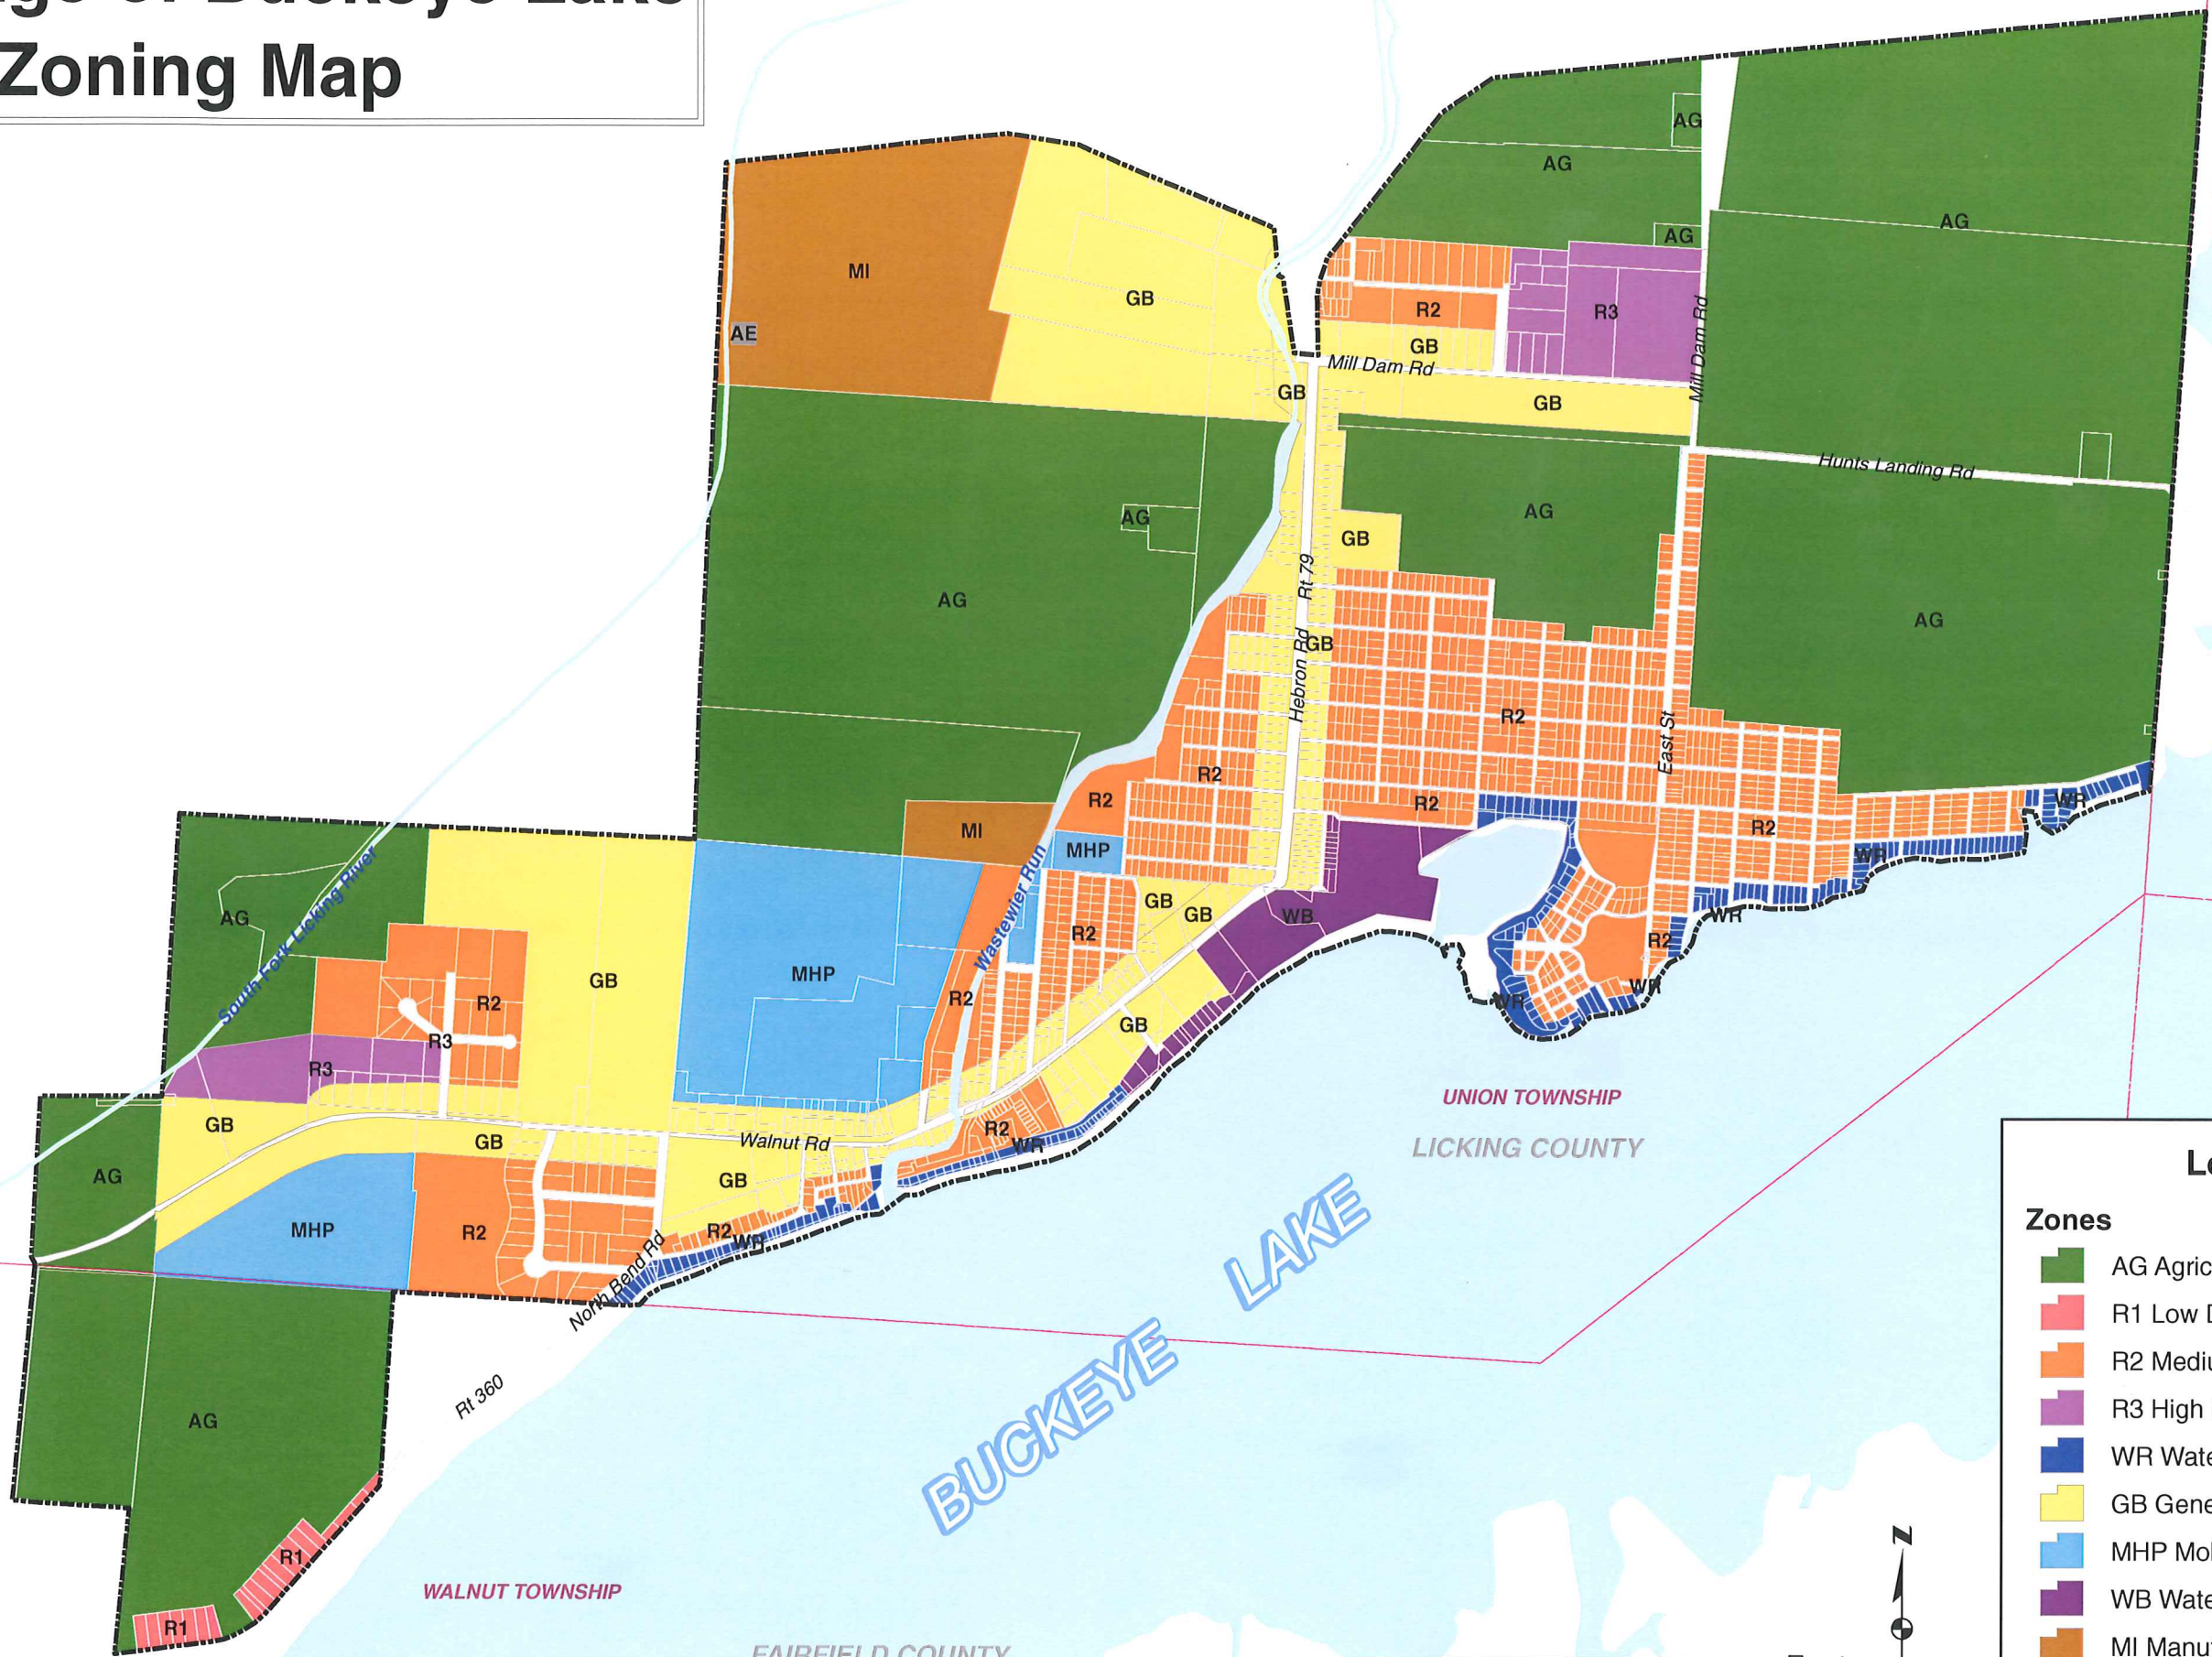

# The Village of Buckeye Lake Zoning Map

**Legend**

**Zones**

- AG Agricultural
- R1 Low Density Residential
- R2 Medium Density Residential
- R3 High Density Residential
- WR Waterfront Residential
- GB General Business
- MHP Mobile Home Park
- WB Waterfront Business
- MI Manufacturing
- AE